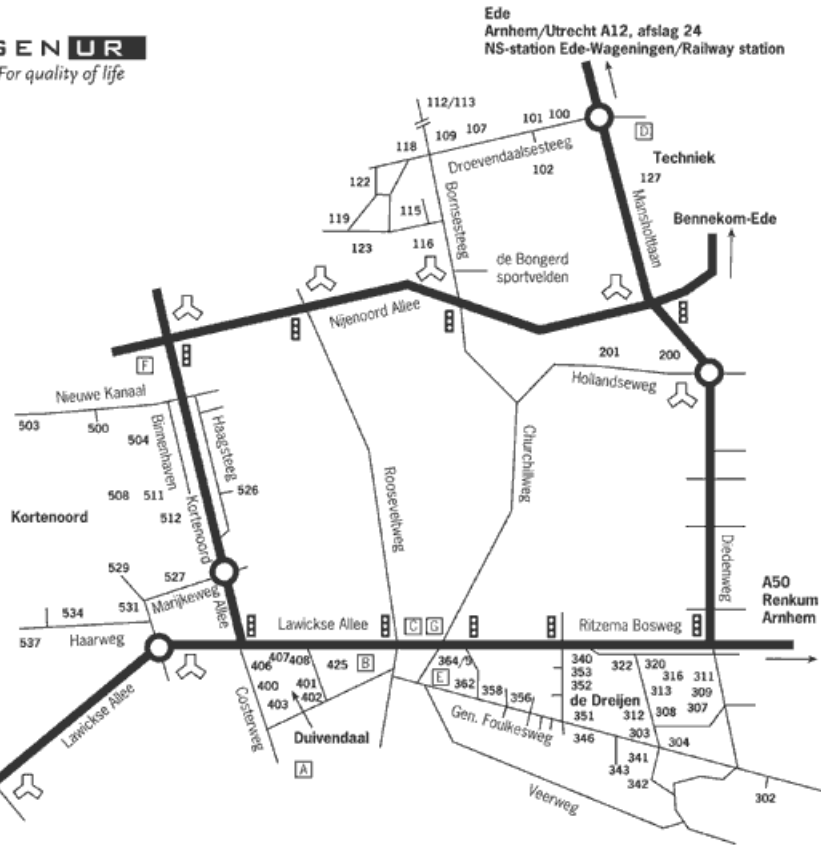

Bron: Altema, afd. Vormgeving (G 421)

- | | |
|----------------------|--|
| WUR-building nr. 122 | Plant Research International, Bornzuid, Bornsesteeg 65, Wageningen |
| WUR-building nr. 100 | Alterra, Droevendaalsesteeg 3, Wageningen |
| WUR-buiding nr. 425 | WICC, Lawickse Alle 9, Wageningen |
| C: | Bus-station Wageningen (Stadsbrink) |

By plane:

From Amsterdam Schiphol Airport, take the train to Duivendrecht (leaves every hour at *.10 and *.40 from platform 1. From Duivendrecht take the train to station Ede-Wageningen (platform 8; about 5-10 minutes changing time). From station Ede-Wageningen (train arrives 1h03 minutes after departure from airport) take bus 86S or 83 to Wageningen Bus-station to the hotel. Bus 86S leaves every 15 minutes at *.05; *.20; *.35 and *.50; bus line 83 leaves every 30 minute at *.08 and *.38.